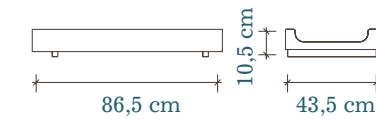

The Changing Station is a great space-saving solution, eliminating the need for a separate changing table. By positioning you at your baby's feet, it enables safer and more convenient changing at an ideal height. It also facilitates continued eye contact that helps soothe your child. Includes contoured changing pad with safety strap. Can also be secured to the Merlin 3 drawer dresser.

FEATURES

Safe

BENEFITS

Securely attaches with safety straps to all Oeuf cribs and most fixed rail full size cribs
23 kg weight capacity
Contoured changing pad included with safety straps to hold baby in place