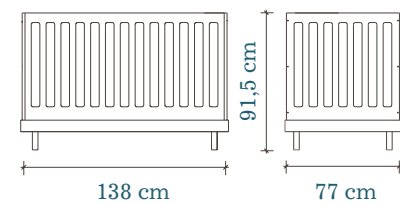

CLASSIC CRIB

The Classic crib was created by parents who understand the importance of safety. This clean and contemporary piece is made from eco-MDF panels on a solid wood base, making it one of the sturdiest and safest cribs available. With the conversion kit, sold separately, the Classic crib converts into a stylish toddler bed.