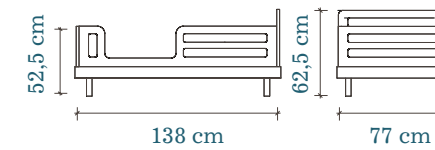

CLASSIC TODDLER BED

The Classic Toddler Bed represents a milestone in your child's development; from baby to toddler. As a scaled-down bed with a low mattress position, your child's sense of new-found independence is reinforced by their ability to climb in and out on their own.