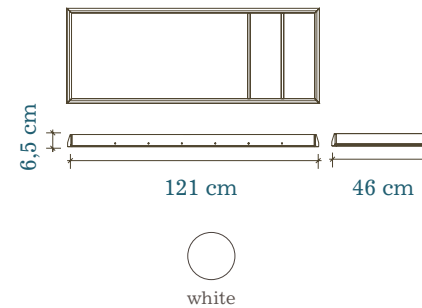

XL CHANGING STATION

The XL station is designed to secure to the Merlin 6-drawer dresser and doubles as a shelving unit. When used as a changing station, the compartments offer plenty of convenient storage space for baby care products. The XL station is also ideal for displaying your child's favorite treasures when mounted to the wall. The XL station is available in all-white to coordinate with all room décor.