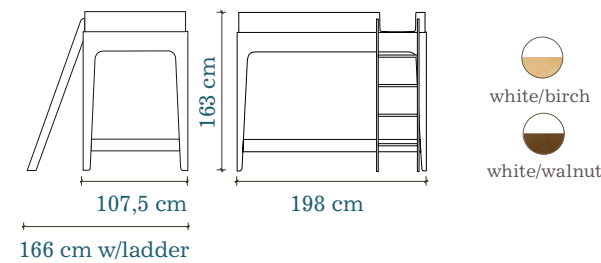

The elegant Perch bunk bed is the perfect centerpiece for any child's room. Its compact footprint leaves plenty of room for play and additional furnishings. The versatile Perch easily separates into a loft bed and a standalone twin, giving many configuration options.

Top mattress should be no more than 20,3 cm thick

FEATURES

Safe

BENEFITS

Meets all federal safety standards
CPSC recommends the top bunk for children 6 and older

Smart design

Sturdy frame and solid rails on top bunk
Angled ladder, with safety tread for safer climbing, can be securely attached on either side of the bed
Optional guard rail available for lower bunk
Lower than a conventional bunk bed, improving accessibility
Loft and twin bed can be separated at any point

Eco-friendly

Sustainably produced in Europe in an FSC certified facility
Made of Baltic birch plywood and eco-MDF
Finishes are non toxic, water based and free of VOC health hazards
Made under European environmental standards
Packaging made of recycled cardboard
Responsible recycling of finishing material through licensed collecting facilities