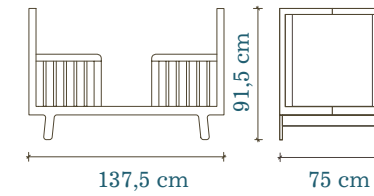

SPARROW CONVERSION KIT

The Sparrow Conversion Kit is an ideal match to your child's new-found sense of independence. The low mattress position enables easy access and allows your child to climb in and out on their own.