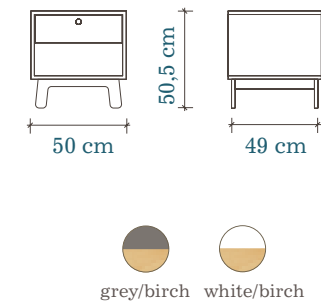

Twin bed mattress size:
99,1 cm x 190,5 cm
no box spring necessary

Trundle bed mattress size:
96,6 cm x 183 cm x 12,7 cm

FEATURES	BENEFITS
<i>Smart design</i>	- Low overall height enables easy access - Trundle has hidden wheels - Trundle doubles as extra bed or storage (more suitable for larger items due to slatted base)
<i>Eco-friendly</i>	- Sustainably produced in Europe in an FSC certified facility - Bed is made of solid birch and Baltic birch plywood - Trundle made of Baltic birch plywood - Finishes are non toxic, water based and free of VOC health hazards - Made under European environmental standards - Packaging made of recycled cardboard - Responsible recycling of finishing material through licensed collecting facilities

FEATURES	BENEFITS
<i>Smart design</i>	Ideal place for bedside lamp and books
<i>Eco-friendly</i>	- Sustainably produced in Europe in an FSC certified facility - Made of Baltic birch plywood and eco-MDF - Finishes are non toxic, water based and free of VOC health hazards - Made under European environmental standards - Packaging made of recycled cardboard - Responsible recycling of finishing material through licensed collecting facilities