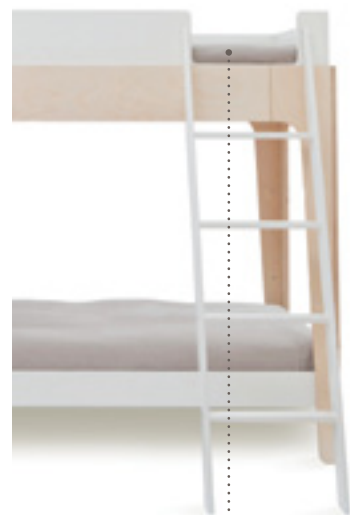

The elegant Perch bunk bed is the perfect centerpiece for any child's room. Its compact footprint leaves plenty of room for play and additional furnishings. The versatile Perch easily separates into a loft bed and a standalone twin, giving many configuration options.

Top mattress should be no more than 20,3 cm thick

FEATURES

Safe

BENEFITS

Meets all federal safety standards
CPSC recommends the top bunk for children 6 and older

Smart design

Sturdy frame and solid rails on top bunk
Angled ladder, with safety tread for safer climbing, can be securely attached on either side of the bed
Optional guard rail available for lower bunk
Lower than a conventional bunk bed, improving accessibility
Loft and twin bed can be separated at any point

Eco-friendly

Sustainably produced in Europe in an FSC certified facility
Made of Baltic birch plywood and eco-MDF
Finishes are non toxic, water based and free of VOC health hazards
Made under European environmental standards
Packaging made of recycled cardboard
Responsible recycling of finishing material through licensed collecting facilities