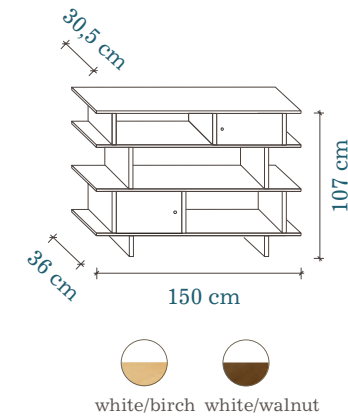

MINI LIBRARY

The Oeuf mini library offers stylish and practical storage for children's rooms. Children will love its fun design and easy-to-reach height. Parents will love its sleek contemporary looks and sturdy construction.

FEATURES

Safe

BENEFITS

Securely attaches with safety straps to the Merlin 6-drawer dresser
Contoured changing pad included with safety straps to hold baby in place

Smart design

Adjustable inserts for flexibility
Plenty of storage space for diapering products
Can be used as a shelving unit

Eco-friendly

Sustainably produced in Europe
Made of solid birch and Baltic birch plywood
Finishes are non toxic, water based and free of VOC health hazards
Made under European environmental standards
Packaging made of recycled cardboard
Responsible recycling of finishing material through licensed collecting facilities