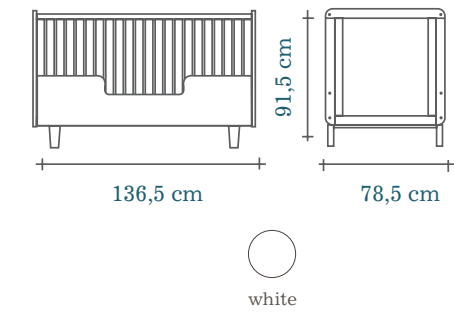

RHEA CONVERSION KIT

The Rhea conversion kit turns the Rhea crib into a day-bed style toddler bed. Moving into a toddler bed is a milestone for any child. The Rhea toddler bed is safe, cozy and easy to access, reinforcing your child's new-found independence.