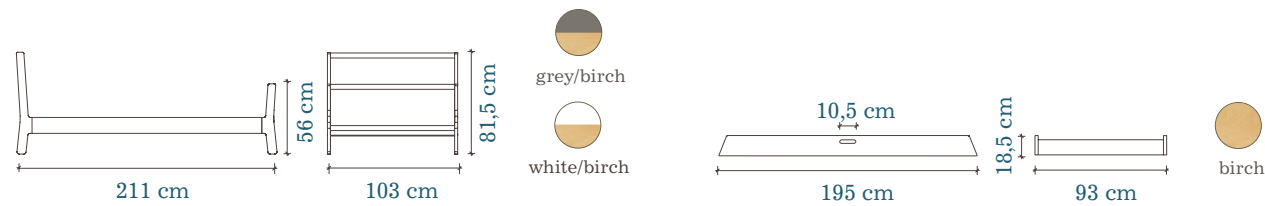

SPARROW TWIN BED & TRUNDLE

Crafted in Europe, this bed matches the rest of the furniture in the contemporary Sparrow range. Clean lines, subtle color and modern style ensure that your child will never outgrow this bed. Good thing it's built to last.

Our practical trundle makes the Sparrow twin bed twice as useful. With a mattress (sold separately) the trundle makes a guest bed, ideal for sleepovers.

SPARROW NIGHTSTAND

This practical and delightful piece pairs well with the Sparrow twin bed or Perch bunk. The single drawer and easy-access space make it fun for kids to store books and night-time essentials.

Twin bed mattress size:
99,1 cm x 190,5 cm
no box spring necessary

Trundle bed mattress size:
96,6 cm x 183 cm x 12,7 cm

FEATURES	BENEFITS
<i>Smart design</i>	- Low overall height enables easy access - Trundle has hidden wheels - Trundle doubles as extra bed or storage (more suitable for larger items due to slatted base)
<i>Eco-friendly</i>	- Sustainably produced in Europe in an FSC certified facility - Bed is made of solid birch and Baltic birch plywood - Trundle made of Baltic birch plywood - Finishes are non toxic, water based and free of VOC health hazards - Made under European environmental standards - Packaging made of recycled cardboard - Responsible recycling of finishing material through licensed collecting facilities

FEATURES	BENEFITS
<i>Smart design</i>	Ideal place for bedside lamp and books
<i>Eco-friendly</i>	- Sustainably produced in Europe in an FSC certified facility - Made of Baltic birch plywood and eco-MDF - Finishes are non toxic, water based and free of VOC health hazards - Made under European environmental standards - Packaging made of recycled cardboard - Responsible recycling of finishing material through licensed collecting facilities