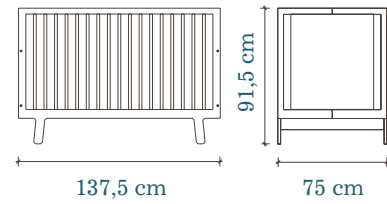

SPARROW CRIB

With its wide range of finishes, this stylish and versatile crib will coordinate with any nursery décor. Slim side rails and spindles give this crib a light, airy feel and make it a favorite of interior designers.