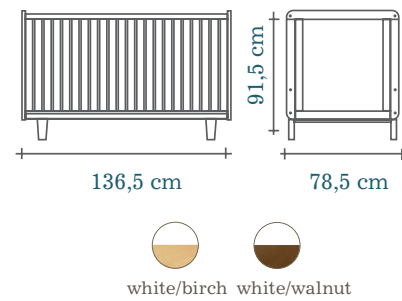

RHEA CRIB

With its sleek, simple and modern lines, Rhea is a new twist on the Robin crib that is suitable for any nursery. The Rhea combines birch or walnut sides with matte white end panels to create a simple and natural elegance. Like all the cribs designed by Oeuf, the Rhea converts to a toddler bed with a conversion kit that is sold separately.