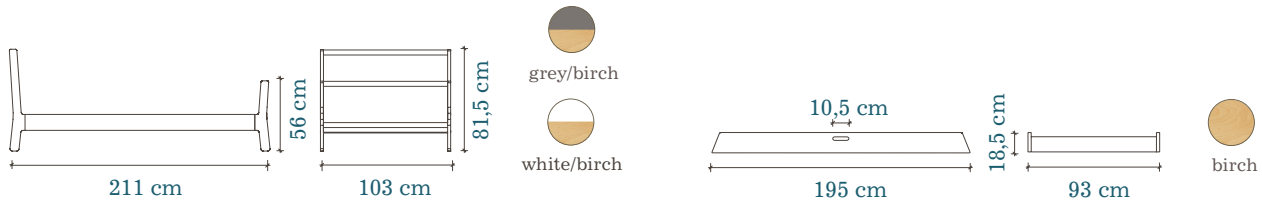

Adaptable

Converts back to crib by replacing the side panel
Comfortable sleeping for your child from birth until age 6

SPARROW TWIN BED & TRUNDLE

Crafted in Europe, this bed matches the rest of the furniture in the contemporary Sparrow range. Clean lines, subtle color and modern style ensure that your child will never outgrow this bed. Good thing it's built to last.

Our practical trundle makes the Sparrow twin bed twice as useful. With a mattress (sold separately) the trundle makes a guest bed, ideal for sleepovers.

Twin bed mattress size:
99,1 cm x 190,5 cm
no box spring necessary