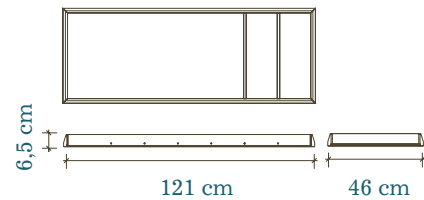

XL CHANGING STATION

The XL station is designed to secure to the Merlin 6-drawer dresser and doubles as a shelving unit. When used as a changing station, the compartments offer plenty of convenient storage space for baby care products. The XL station is also ideal for displaying your child's favorite treasures when mounted to the wall. The XL station is available in all-white to coordinate with all room décor.

white