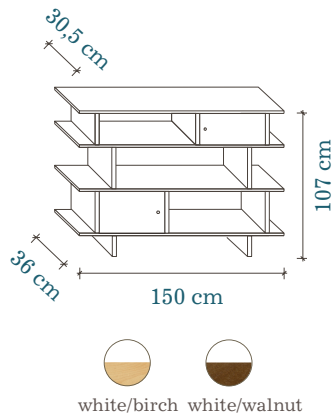

MINI LIBRARY

The Oeuf mini library offers stylish and practical storage for children's rooms. Children will love its fun design and easy-to-reach height. Parents will love its sleek contemporary looks and sturdy construction.

	FEATURES <i>Smart design</i>	BENEFITS Low overall height Strong and stable construction Two storage compartments with hinged doors Can be attached to wall
	<i>Eco-friendly</i>	Sustainably produced in Europe in an FSC certified facility Made of Baltic birch plywood and eco-MDF Finishes are non toxic, water based and free of VOC health hazards Made under European environmental standards