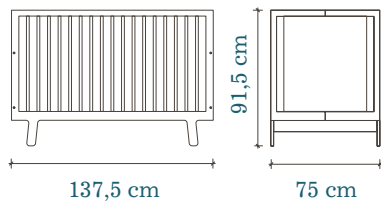

Converts to Classic Crib with purchase of crib side kit
Comfortable sleeping for your child to age 6

SPARROW CRIB

With its wide range of finishes, this stylish and versatile crib will coordinate with any nursery décor. Slim side rails and spindles give this crib a light, airy feel and make it a favorite of interior designers.