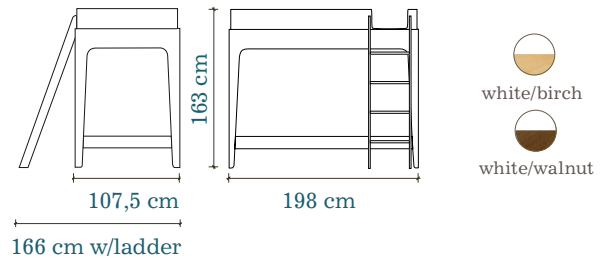

FEATURES	BENEFITS
<i>Safe</i>	Meets all federal safety standards CPSC recommends the top bunk for children 6 and older
<i>Smart design</i>	Sturdy frame and solid rails on top bunk Angled ladder, with safety tread for safer climbing, can be securely attached on either side of the bed Optional guard rail available for lower bunk Lower than a conventional bunk bed, improving accessibility Loft and twin bed can be separated at any point
<i>Eco-friendly</i>	Sustainably produced in Europe in an FSC certified facility Made of Baltic birch plywood and eco-MDF Finishes are non toxic, water based and free of VOC health hazards Made under European environmental standards Packaging made of recycled cardboard Responsible recycling of finishing material through licensed collecting facilities

Top mattress should be no more than 20,3 cm thick