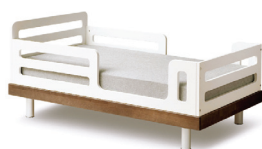

Adaptable

Converts to Classic Toddler Bed with purchase of toddler bed conversion kit