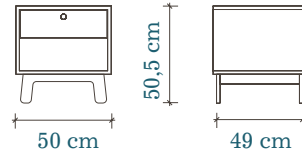

Trundle bed mattress size:
96,6 cm x 183 cm x 12,7 cm

SPARROW NIGHTSTAND

This practical and delightful piece pairs well with the Sparrow twin bed or Perch bunk. The single drawer and easy-access space make it fun for kids to store books and night-time essentials.