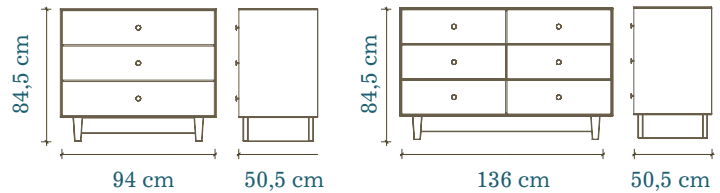

Merlin 3 drawer dresser with Classic base

Merlin 6 drawer dresser with Classic base

Merlin 3 drawer dresser with Sparrow base

Merlin 6 drawer dresser with Sparrow base

The Merlin 3 or 6 Drawer Dresser is a perfect fit with any of Oeuf's furniture collections, from Classic to Perch. With its clean lines and quality construction, this dresser will be loved by parent and kid alike. Three or six deep drawers provide plenty of storage room, and the modern and simple styling make this dresser a piece that looks good in a bedroom or a nursery.