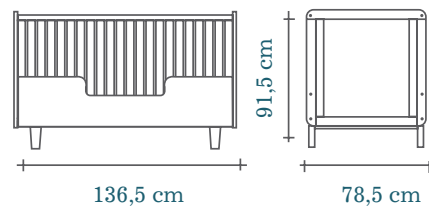

RHEA CONVERSION KIT

The Rhea conversion kit turns the Rhea crib into a day-bed style toddler bed. Moving into a toddler bed is a milestone for any child. The Rhea toddler bed is safe, cozy and easy to access, reinforcing your child's new-found independence.

white