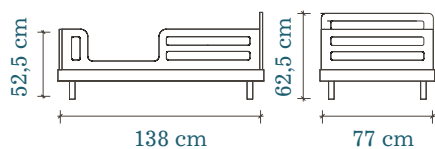

CLASSIC TODDLER BED

The Classic Toddler Bed represents a milestone in your child's development; from baby to toddler. As a scaled-down bed with a low mattress position, your child's sense of new-found independence is reinforced by their ability to climb in and out on their own.

FEATURES

Smart design

Eco-friendly

Adaptable

BENEFITS

Easy to assemble by one person
Low overall height for easy access
Adjustable legs for uneven surfaces

Sustainably produced in Europe in an FSC certified facility
Made of solid birch and eco-MDF
Finishes are non toxic, water based and free of VOC health hazards
Made under European environmental standards
Packaging made of recycled cardboard
Responsible recycling of finishing material through licensed collecting facilities

Converts to Classic Crib with purchase of crib side kit
Comfortable sleeping for your child to age 6