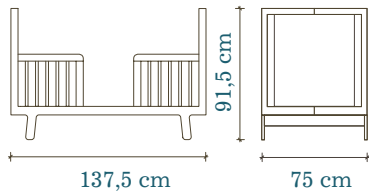

SPARROW CONVERSION KIT

The Sparrow Conversion Kit is an ideal match to your child's new-found sense of independence. The low mattress position enables easy access and allows your child to climb in and out on their own.

FEATURES

Smart design

Eco-friendly

Adaptable

BENEFITS

Easy to assemble by one person
Low overall height for easy access
Child is able to climb in and out of bed unassisted
Side rails prevent night time falls

Sustainably produced in Europe in an FSC certified facility
Made of solid birch and Baltic birch plywood
Finishes are non toxic, water based and free of VOC health hazards
Made under European environmental standards
Packaging made of recycled cardboard
Responsible recycling of finishing material through licensed collecting facilities

Converts back to Sparrow Crib simply by replacing a crib side panel
Comfortable sleeping for your child from birth until age 6