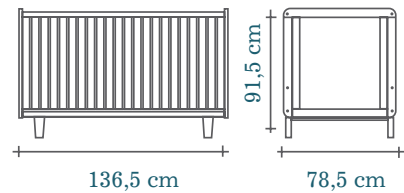

With its sleek, simple and modern lines, Rhea is a new twist on the Robin crib that is suitable for any nursery. The Rhea combines birch or walnut sides with matte white end panels to create a simple and natural elegance. Like all the cribs designed by Oeuf, the Rhea converts to a toddler bed with a conversion kit that is sold separately.