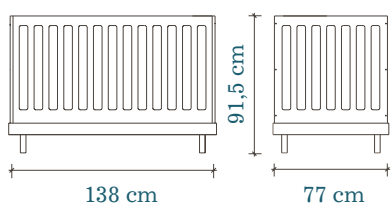

CLASSIC CRIB

The Classic crib was created by parents who understand the importance of safety. This clean and contemporary piece is made from eco-MDF panels on a solid wood base, making it one of the sturdiest and safest cribs available. With the conversion kit, sold separately, the Classic crib converts into a stylish toddler bed.