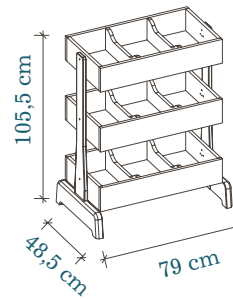

FEATURES

Smart design

Eco-friendly

Adaptable

BENEFITS

Solid and stable construction
Easy to assemble
Versatile storage options
Easy access for children
Removable dividers for large items

Sustainably produced in Europe in an FSC certified facility
Made of Baltic birch plywood and eco-MDF
Finishes are non toxic, water based and free of VOC health hazards
Made under European environmental standards

Works well with all Oeuf collections and any decor
May be used to store toys, and other treasures
Storage bins may be positioned to your needs