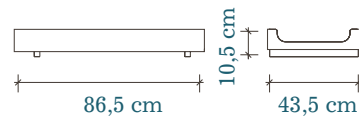

The Changing Station is a great space-saving solution, eliminating the need for a separate changing table. By positioning you at your baby's feet, it enables safer and more convenient changing at an ideal height. It also facilitates continued eye contact that helps soothe your child. Includes contoured changing pad with safety strap. Can also be secured to the Merlin 3 drawer dresser.

FEATURES

Safe

BENEFITS

Securely attaches with safety straps to all Oeuf cribs and most fixed rail full size cribs
23 kg weight capacity
Contoured changing pad included with safety straps to hold baby in place