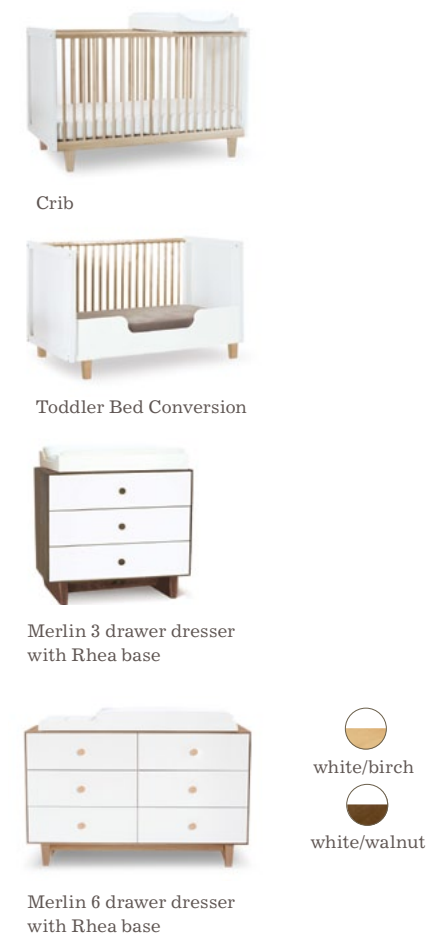

RHEA COLLECTION

MODERN AND AUTHENTIC

5 REASONS TO LOVE THE RHEA COLLECTION:

Great value: our most economical collection without compromising on quality

Eco-friendly: non-toxic finish and sustainably sourced woods promote a healthy sleep environment

Conversion: crib converts into a day-bed style toddler bed; dresser can be used as a changing table

Space-saving: perfect for the space constrained and those expecting multiples

Modern: inspired by mid-century classic European furniture